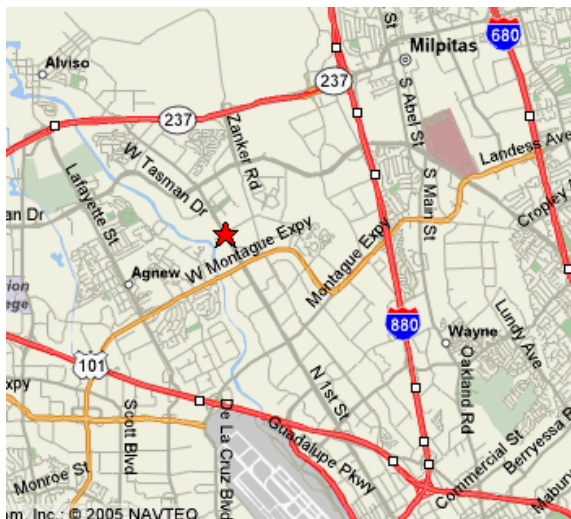

# Directions to Wyse Technology

## Driving Directions

**To:** Wyse Technology  
3471 North 1<sup>st</sup> Street  
San Jose 95134  
Tel: (408) 473-1200

### Mineta San José International Airport:

1. Turn onto Airport Parkway and prepare to make left turn at first stoplight.
2. Turn left on Guadalupe Parkway (first stoplight), lean right and follow signs to N. First Street.
3. Turn left on N. First Street and continue for approximately 2-3 miles.
4. Make a U-Turn at the second stoplight (Rio Robles Road) and turn right into the second driveway (before the Wyse Technology sign).

### San Francisco International Airport:

1. Take Hwy 101 South until you reach Hwy 237.
2. Take Hwy 237 East and exit at N. First Street.
3. Make a left turn onto N. First Street. Travel south on N. First Street until you pass Rio Robles Road.
4. Turn right into the second driveway (before the Wyse Technology sign).