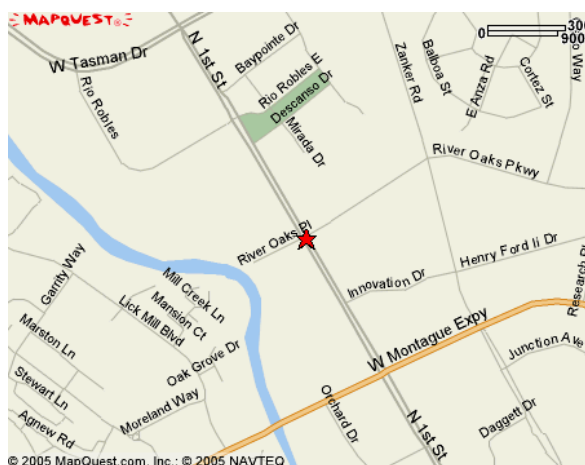

# Directions to Wyse Technology

## Driving Directions

**To:** Wyse Technology  
3471 North 1<sup>st</sup> Street  
San Jose 95134  
Tel: (408) 473-1200

### Mineta San José International Airport:

1. Turn onto Airport Parkway and prepare to make left turn at first stoplight.
2. Turn left on Guadalupe Parkway (first stoplight), lean right and follow signs to N. First Street.
3. Turn left on N. First Street and continue for approximately 2-3 miles.
4. Make a U-Turn at the second stoplight (Rio Robles Road) and turn right into the second driveway (before the Wyse Technology sign).

### San Francisco International Airport:

1. Take Hwy 101 South until you reach Hwy 237.
2. Take Hwy 237 East and exit at N. First Street.
3. Make a left turn onto N. First Street. Travel south on N. First Street until you pass Rio Robles Road.
4. Turn right into the second driveway (before the Wyse Technology sign).